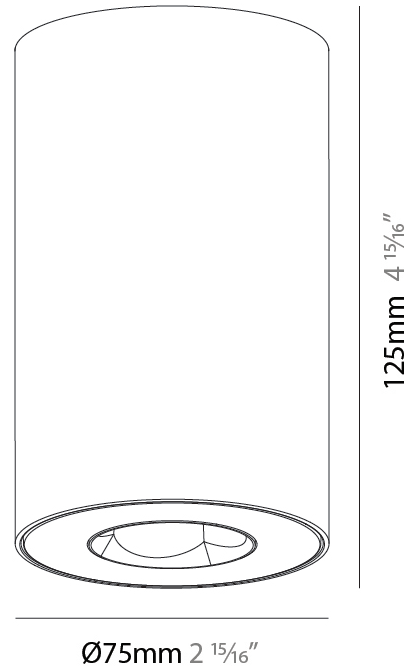

GENERAL

Series: Oiko Pro Round
Partner: Prolicht
Division: Architectural
Installation: Surface
Product Type: Ceiling Surface
Mounting Location: Ceiling
Light Distribution: Downlight

PHYSICAL

Aperture Sizes - Downlights: 1"
Shape: Cylinder
Diameter (mm): 75
Diameter (in): 2 ¹⁵/₁₆
Height (mm): 125
Height (in): 4 ¹⁵/₁₆
Weight (kg): 0.452
Fixture Finish: SSR / BKV / CWI / CRY / HAB / UFT / ITA / RUA / FTG / MYG / LOD / PUS / FRO / FUP / KIA / POP / BLS / SPG / MEY / GOH / CHC / COM / ABZ / JAG / OBR / MOS / ROR
Fixture Material: Metal

ELECTRICAL

Lamp Type: LED (Zhaga Standard)
Input Wattage (W): 13
Total Output Wattage (W): 11.8
Dimming: Non-Dimming / Phase Dimming (120vac Only)
Driver Included: Yes
Driver Location: Integrated
Driver Type: Constant Current - Universal
Driver Class: Class 2
Input Voltage (V): 120 - 277
Upon Request: Remote: 0-10Vdc dimming / Phase dimming 120Vac / Non-dimming 120/277Vac (No Cover Plate)

LED

Color Temperature (°K): 2700 / 3000 / 3500 / 4000
Max. Delivered Lumen (lm): 1293 / 1289 / 1350 / 1362
Nominal Lumen (lm): 1473 / 1468 / 1538 / 1552
CRI: >90 CRI
Lamp Life (hrs): 50000

OPTICAL

Reflector: 50
Adjustability: Fixed

RATINGS AND CERTIFICATIONS

Certified By: Certified for North American Standards
IP rating: IP20