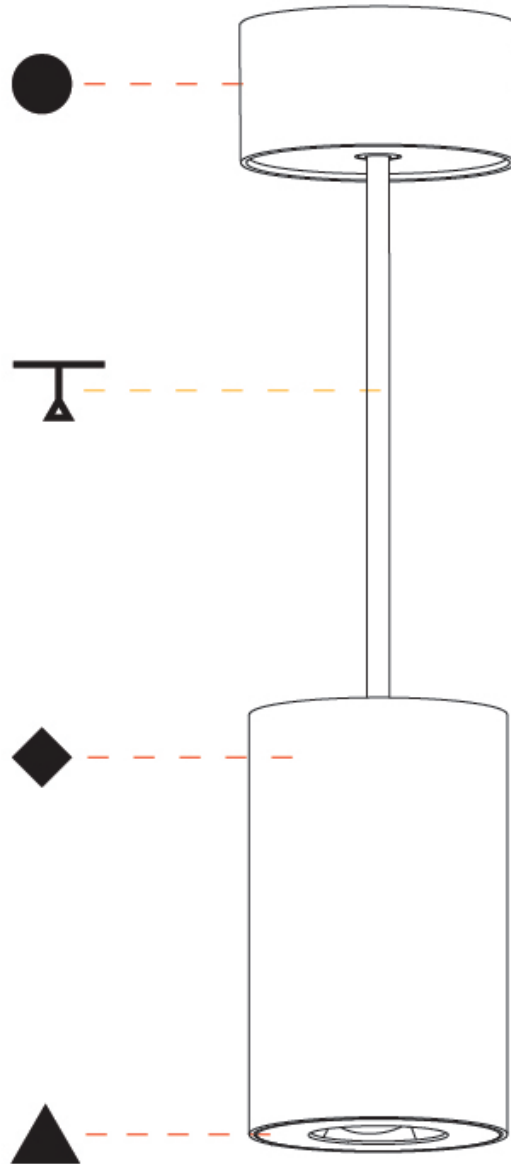

OIKO PRO ROUND SUSPENSION

A300395-

PROJECT
TYPE
SPECIFIER
QUANTITY
DATE

A