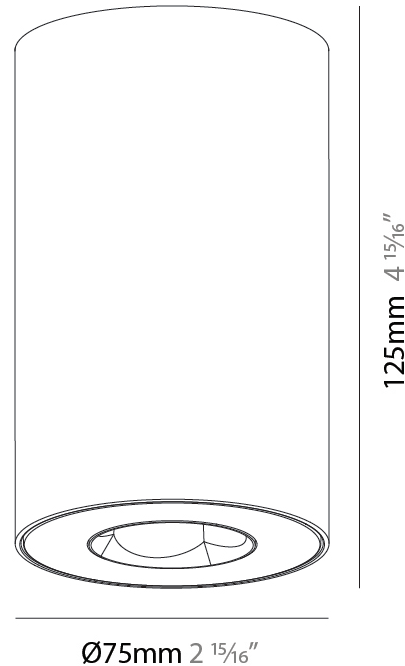

GENERAL

Series: Oiko Pro Round
Partner: Prolicht
Division: Architectural
Installation: Surface
Product Type: Ceiling Surface
Mounting Location: Ceiling
Light Distribution: Downlight

PHYSICAL

Aperture Sizes - Downlights: 1"
Shape: Cylinder
Diameter (mm): 75
Diameter (in): 2 15/16
Height (mm): 125
Height (in): 4 15/16
Weight (kg): 0.452
Fixture Finish: SSR / BKV / CWI / CRY / HAB / UFT / ITA / RUA / FTG / MYG / LOD / PUS / FRO / FUP / KIA / POP / BLS / SPG / MEY / GOH / CHC / COM / ABZ / JAG / OBR / MOS / ROR
Fixture Material: Metal

ELECTRICAL

Lamp Type: LED (Zhaga Standard)
Input Wattage (W): 13
Total Output Wattage (W): 11.8
Dimming: Tri-Mode (Non-Dimming and Phase Dimming (120Vac only) and 0-10V Dimming)
Driver Included: Yes
Driver Location: Integrated
Driver Type: Constant Current - Universal
Driver Class: Class 2
Input Voltage (V): 120 - 277
Constant Current (MA): 350
Upon Request: Remote: 0-10Vdc dimming / Phase dimming 120Vac / Non-dimming 120/277Vac (No Cover Plate)

LED

Color Temperature (°K): 2700 / 3000 / 3500 / 4000
Max. Delivered Lumen (lm): 1218 / 1214 / 1272 / 1283
Nominal Lumen (lm): 1473 / 1468 / 1538 / 1552
CRI: >90 CRI
Lamp Life (hrs): 50000

OPTICAL

Reflector°: 34
Adjustability: Fixed

RATINGS AND CERTIFICATIONS

Certified By: Certified for North American Standards
IP rating: IP20